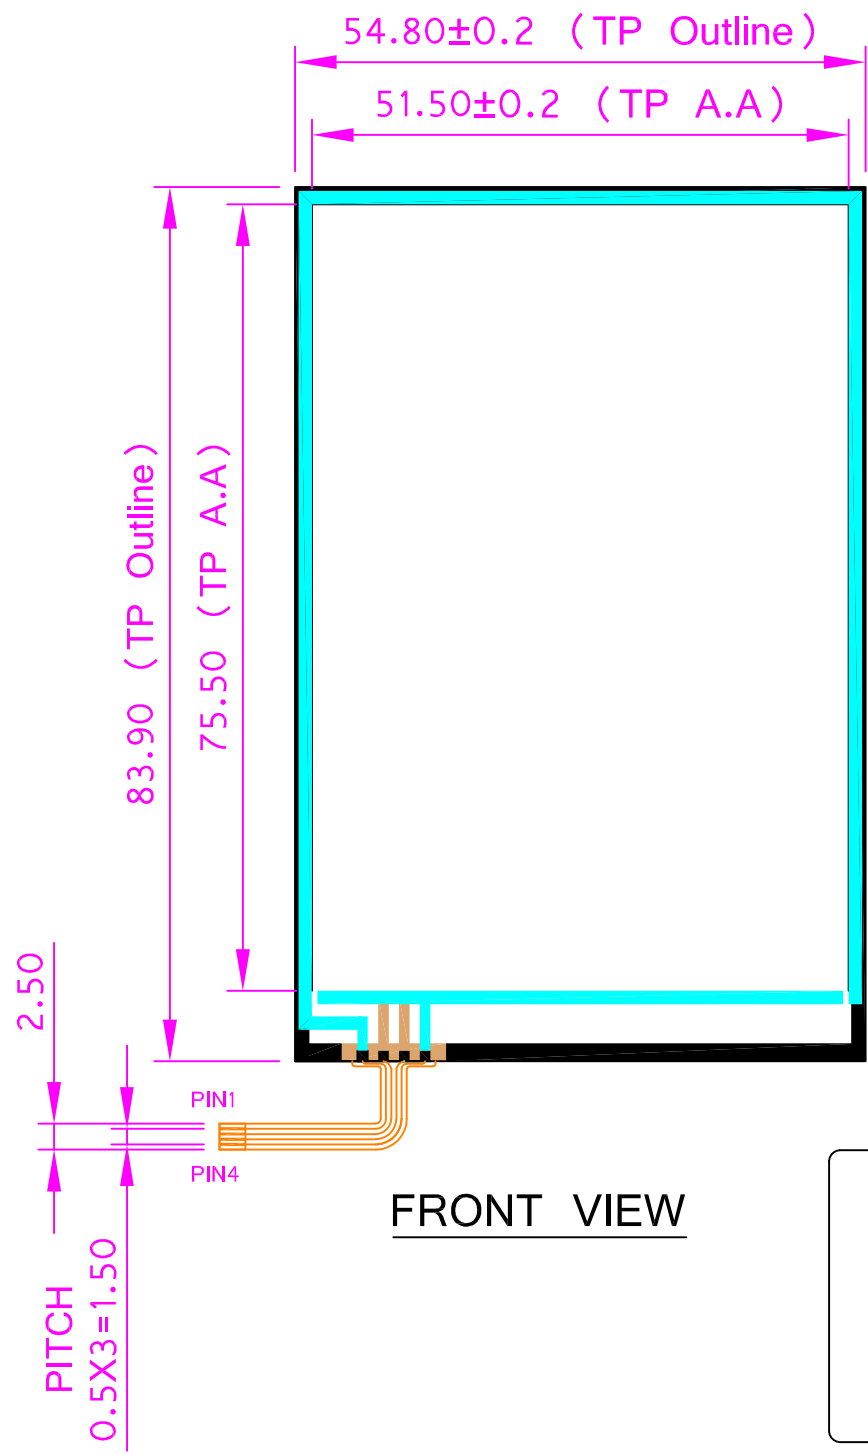

PART NO.- TL03xxxxxxxxxxxx

FRONT VIEW

SIDE VIEW

BACK VIEW

NOTE :  
1. ALL DIMENSIONS ARE IN MM UNLESS OTHERWISE SPECIFIED.

www.tinylcd.com						
TITLE:- 3.5 TOUCH SCREEN DRAWING						
DRN.	CKD.	APPD.	DATE	SHEET	SCALE	REV.
RRP	PHP	MVD	08.04.12	1	NTS	0